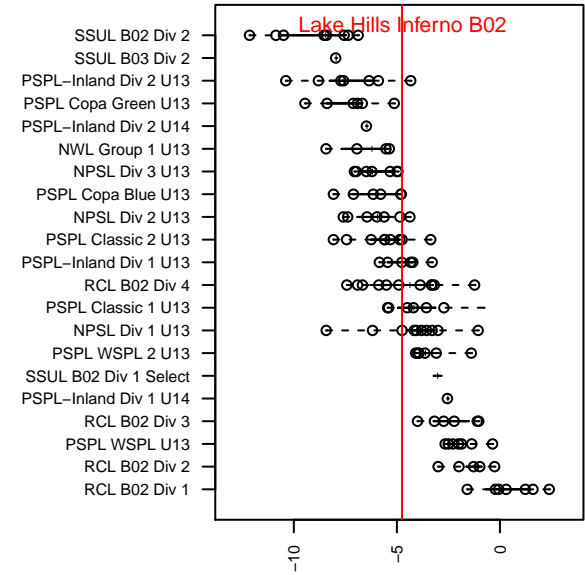

**attack and defense rating
relative to others at age
and all opponents in last 13 months**