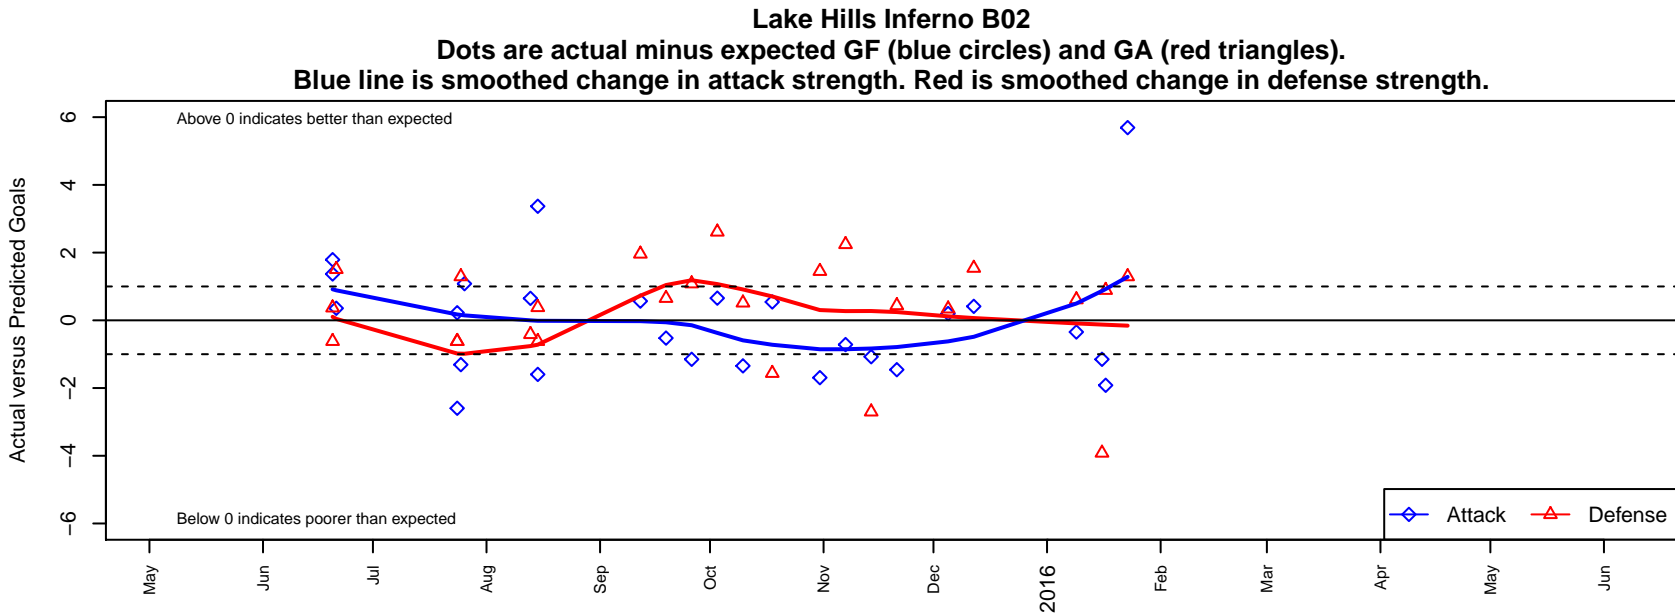

**attack and defense variance (black dot)
relative to other teams
and top 10 in region**

**attack and defense rating
relative to others at age
and all opponents in last 13 months**

Lake Hills Inferno B02

Lake Hills SC
Bellevue, WA
B02 total strength=775
attack=1.87 defense=0.45
fall league = NPSL Div 1 U13

alt names used:
LAKE HILLS INFERNO
Lake Hills Inferno
LAKE HILLS 02 INFERNO (USA)
2015 Lake Hills Inferno B02

Venues played:
2015 Snohomish United Invt Silver
2015 Crossfire Select BU13 Silver
2015 Bigfoot Silver U13
2015 NPSL Division 1 U13
2015 Founders Cup B02